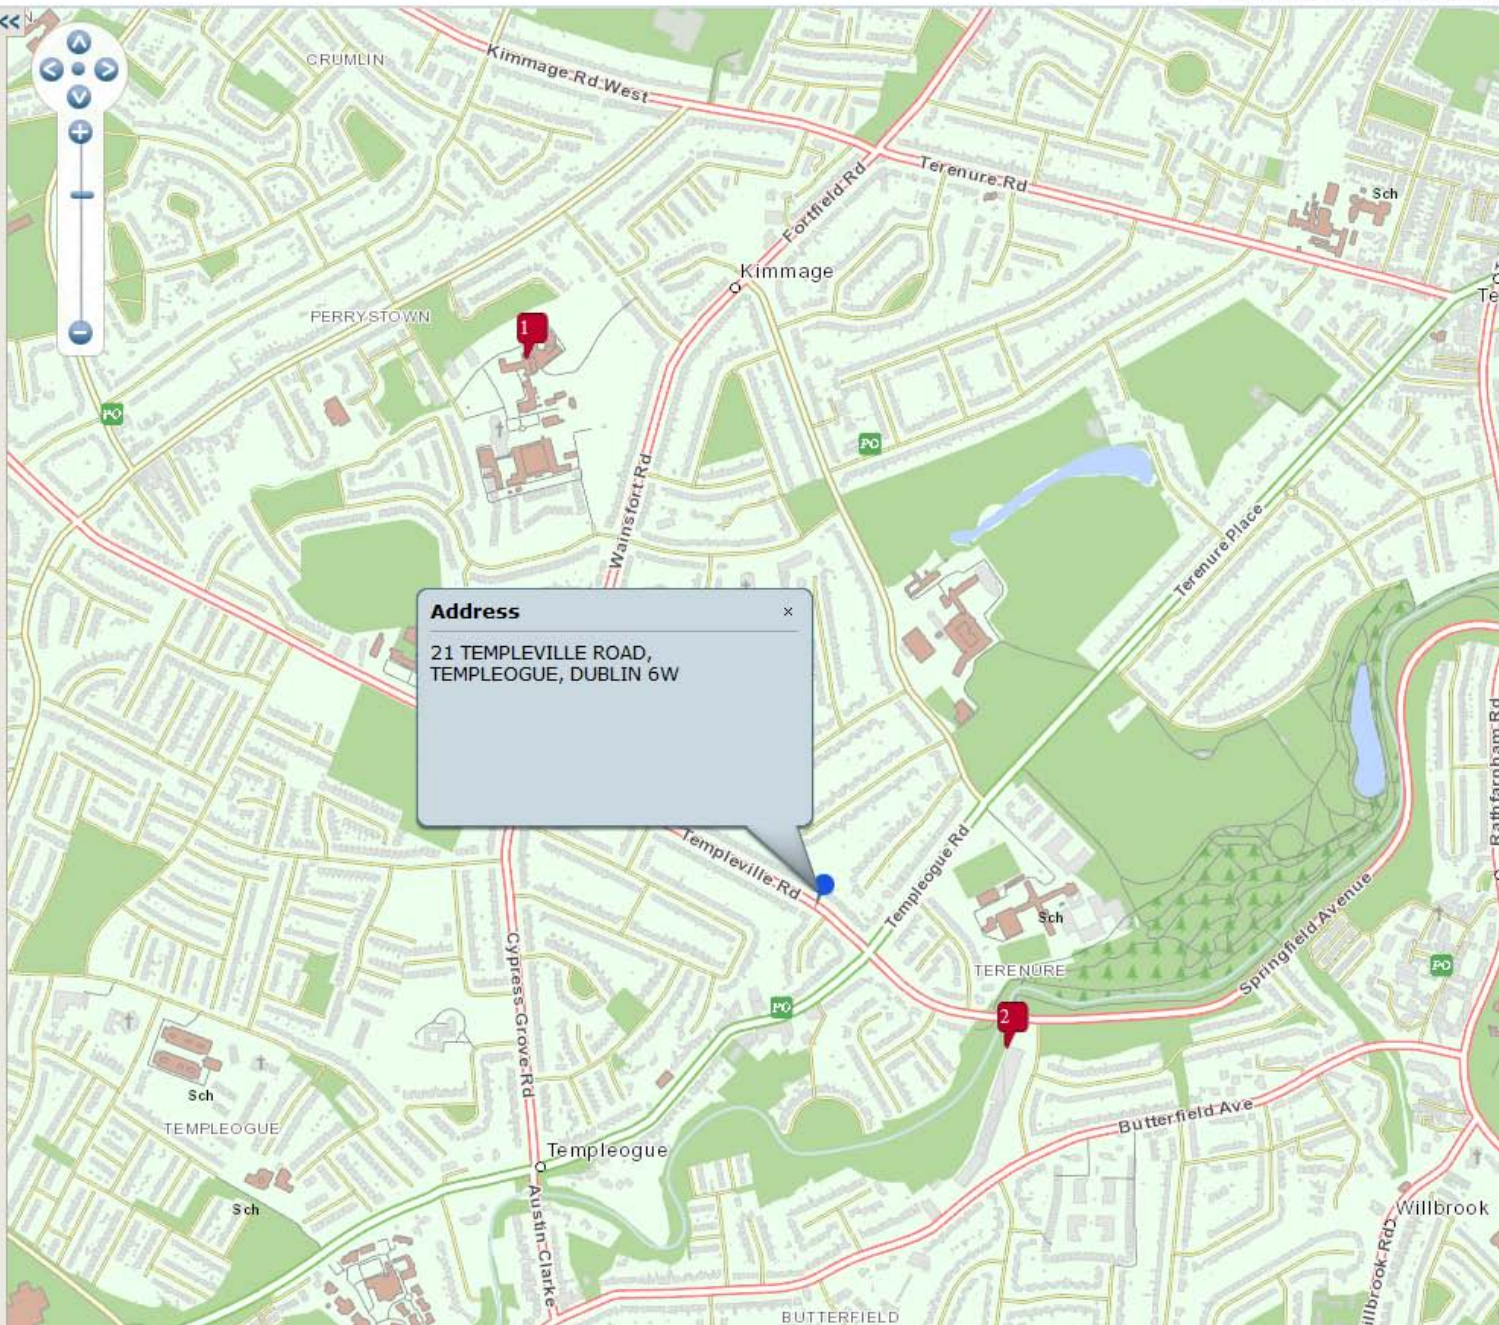

Enter Your Address
21 templeville road

21 TEMPLEVILLE ROAD, TEMPLEOGUE, DUBLIN 6W x

Show your current location on the map x

Drag the pin onto the map to set your location

Local Information
Find services and places of interest near your location.

Your Planning History ▶

Nearby Bring Banks (<1km)

- 1 Kimmage Mission Institute
- 2 Rathfarnham Shopping Centre

Address x

21 TEMPLEVILLE ROAD,
TEMPLEOGUE, DUBLIN 6W