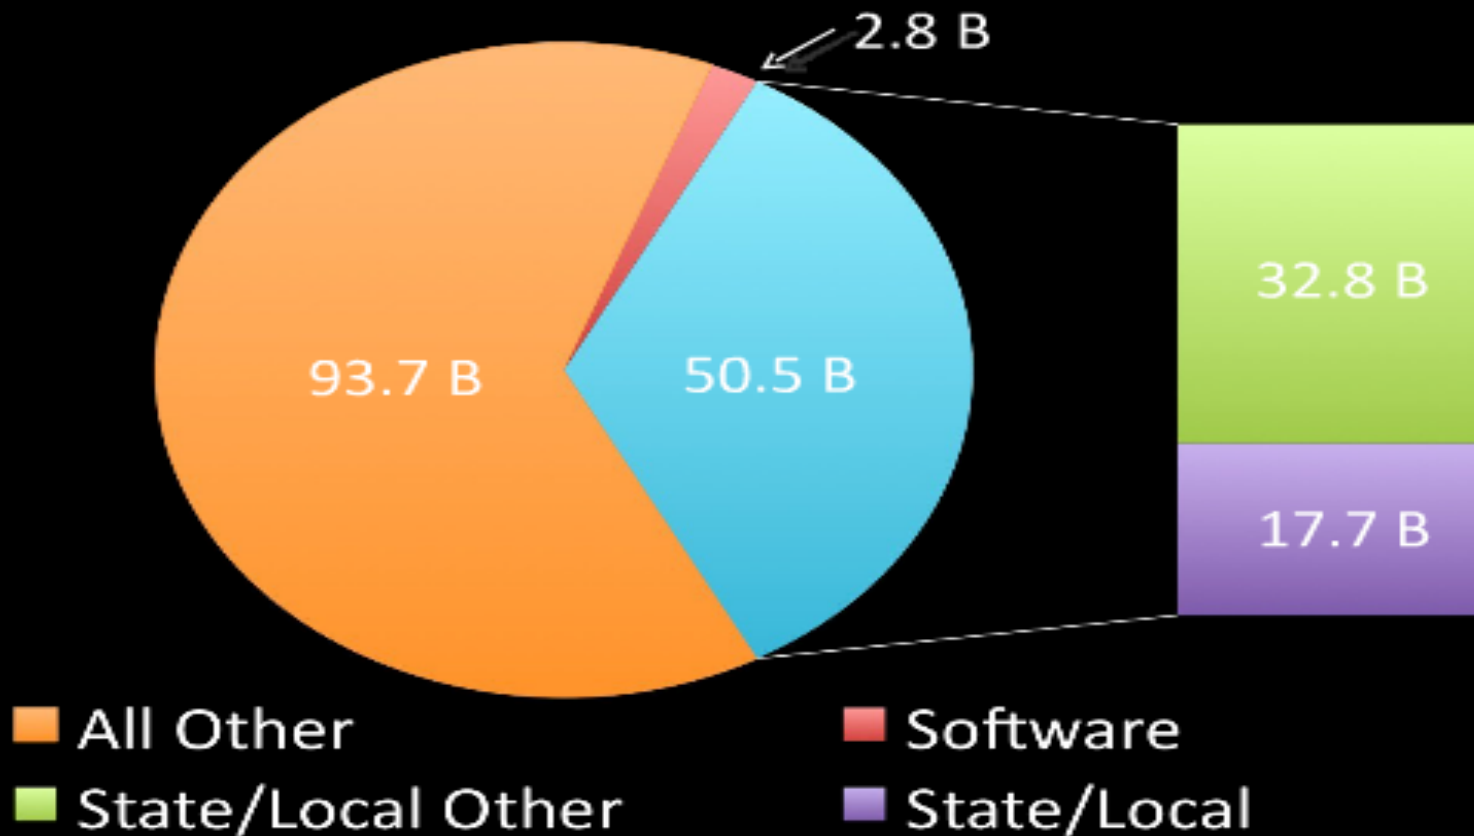

- What we are talking about is -
- Government As A Platform?

It is all about the Data

Total Spatial Data Industry - \$147 B / Yr.

2010 Spend on Spatial data and Software in the USA - IDC

Issues

- Data Harvesting
 - How does data get into your system
 - Position, accuracy, improvement.
- Data Management
 - How do we manage our data
 - Do we have to capture data more than once
- Geo Register
 - Costs
 - Water Metering – GeoCode the Water Meters