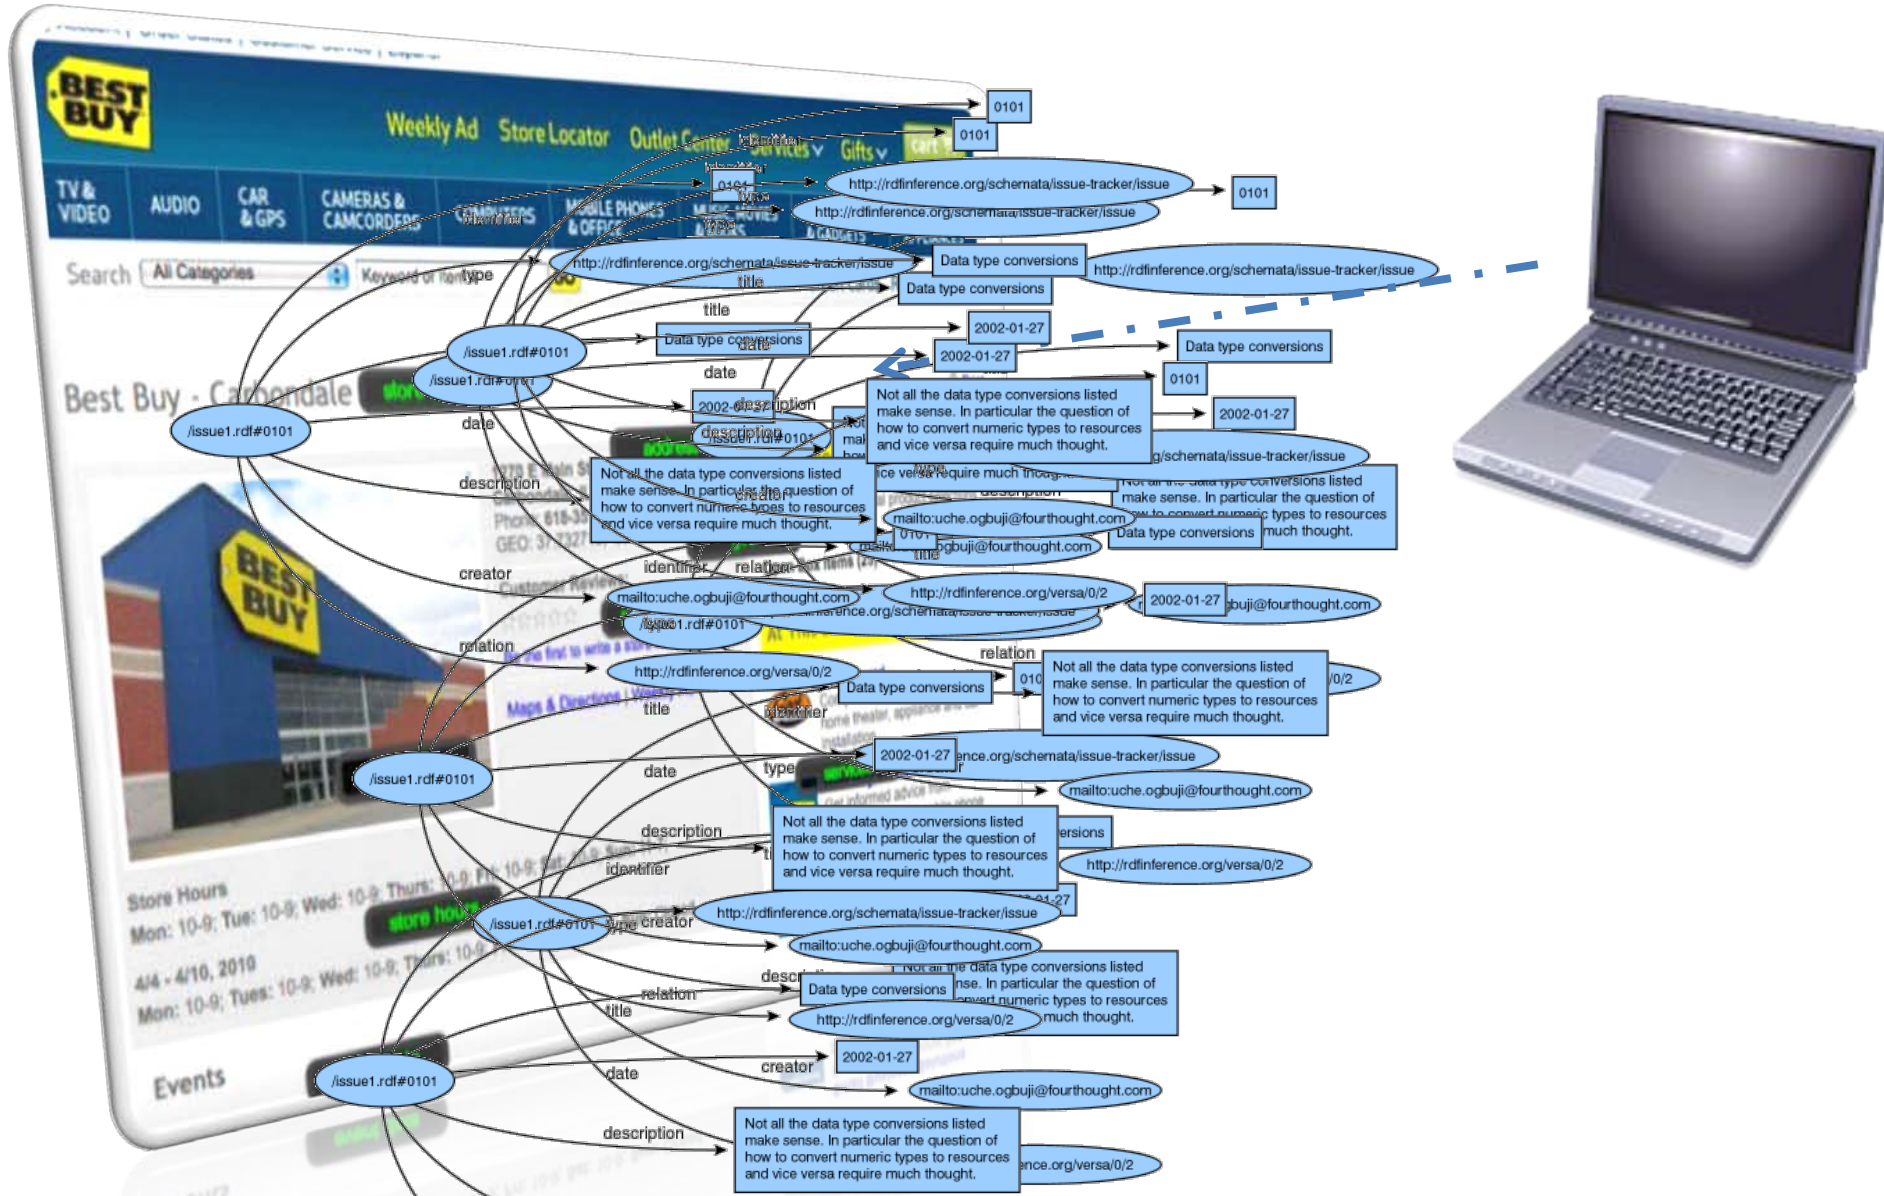

Data Standards

- Most Adopting Standards from their software Supplier.

Semantic Web

Semantic Web

Adult Humour
Political Insight

Current Affairs

SlapStick
Colours

Bart is Funny
Homer - Doh!

Pages as a Database

Cool Stuff for sale

Pages as a Database

Where do we Start

- People
- Places
- Events
- Photos
- Articles / Reviews
- Concepts
- Comments

Its Hard for
Governments to
experiment

A close-up photograph of a person's eye. The eye is looking directly at the camera. A black contact lens is visible on the eye. The iris is a light, mottled greenish-brown color. The sclera is white. The surrounding skin is a warm, brownish tone. The text "There's lots of people watching." is overlaid in white, sans-serif font across the center of the eye.

There's lots of people watching.

A close-up photograph of a wooden abacus, a traditional counting device. The surface is marked with a grid of vertical and horizontal lines, creating a series of rectangular cells. Some cells contain small, dark, rectangular pieces, likely representing numbers or data points. The wood has a warm, golden-brown hue. A semi-transparent dark green rectangular box is overlaid on the right side of the image, containing the text "There's lots of rules." in a white, sans-serif font.